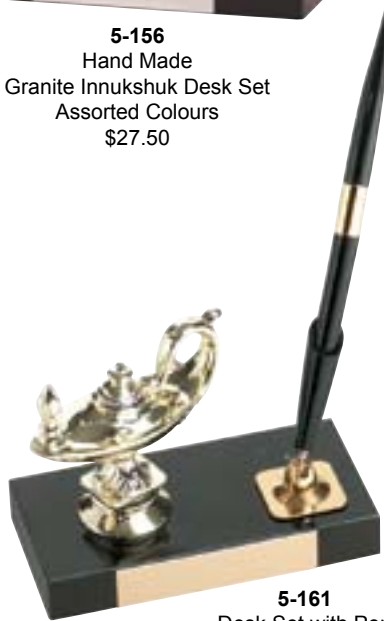

5-153
Rosewood Ball Point Pens
\$15.00

5-154
Mini Dart Set
Acrylic 8" x 7"
\$8.50

5-151
20oz.
Stainless Steel
Beer Mug
\$33.00

5-152
Metal Pen Engravable
Click Action in Velvet Sleeve
\$4.00

GIFT AWARDS

5-155

School Bell Brass and Wood Handle
11" Height 5-1/2" Diameter
\$40.00

5-156

Hand Made
Granite Innuksuk Desk Set
Assorted Colours
\$27.50

5-157

25oz. Thermos
Vacuum Insulated
Laser Engravable
\$18.50

5-158

16oz. Travel Mug
Laser Engravable
\$8.50